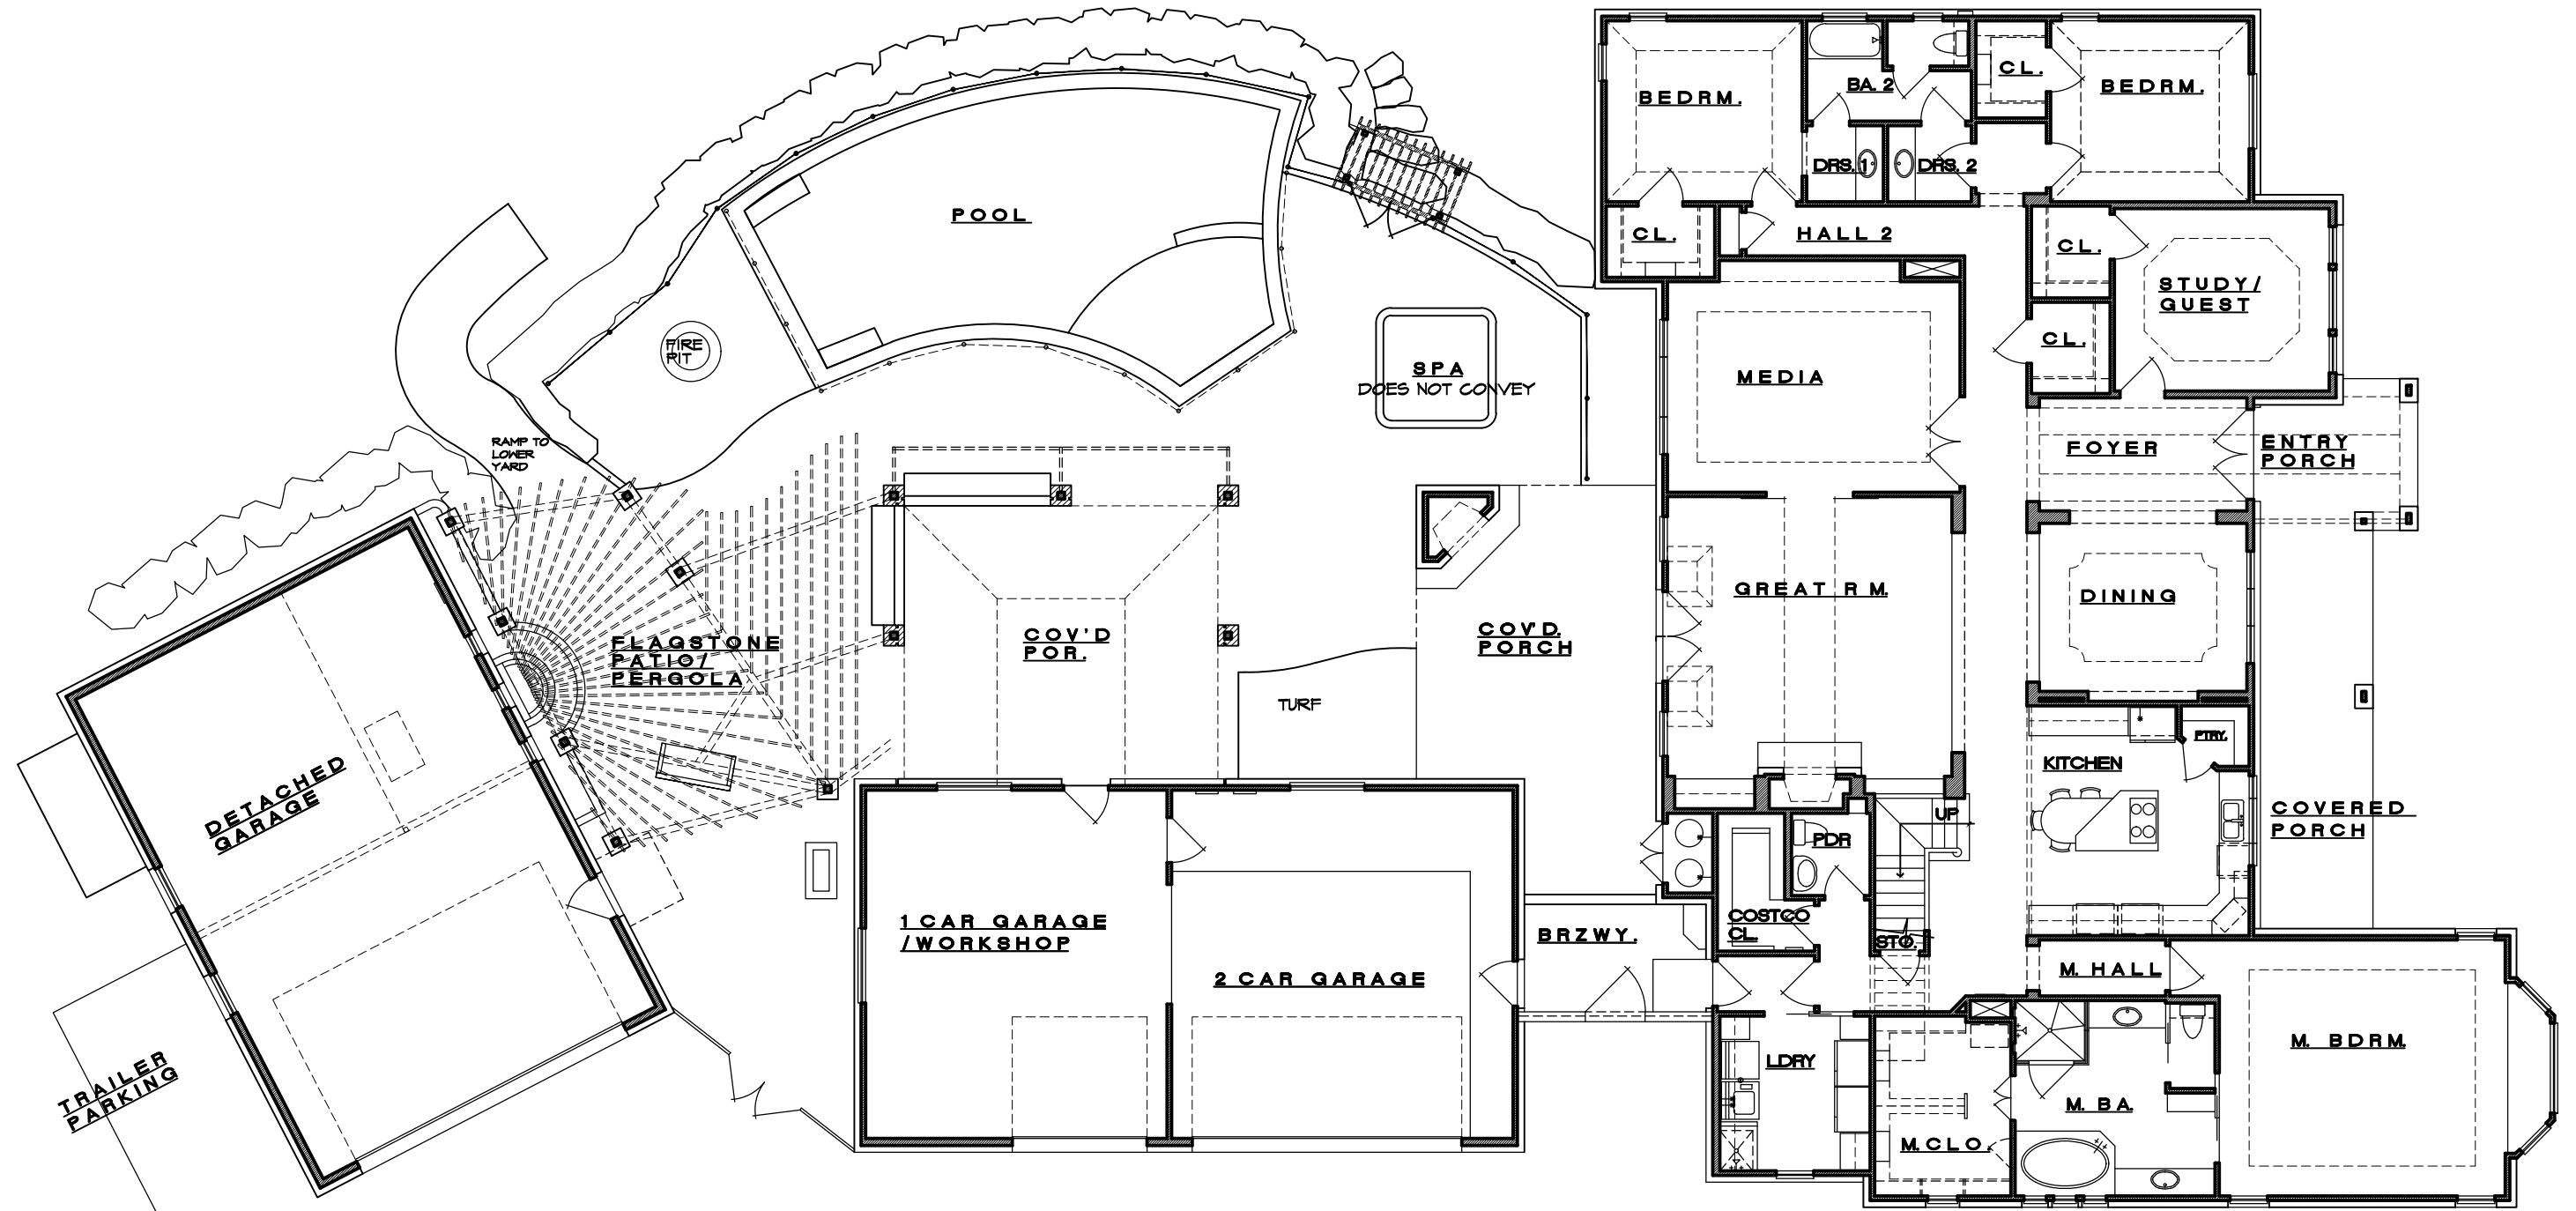

Z:\DWG\REMODEL\Foster_Porch_2016_artwork.dwg, 1/29/2026 4:12:25 PM, DWG To PDF.pc3

8815 BLAZYK DRIVE